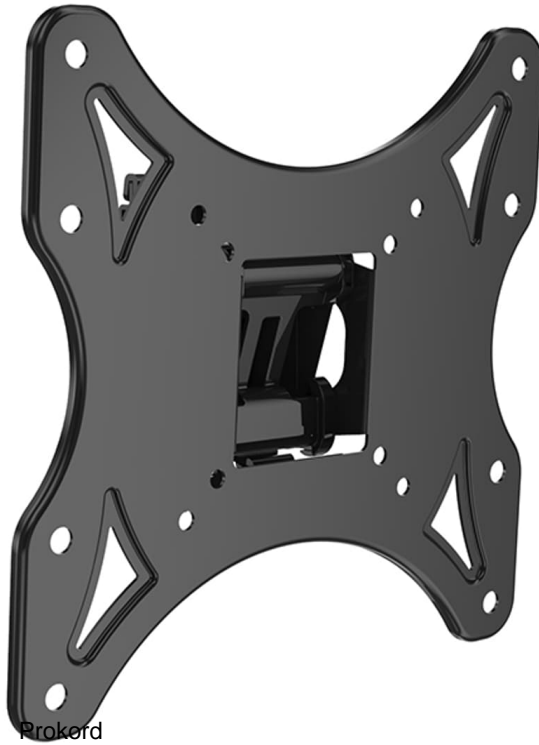

Prokord Tilt Small Wall Mount 25kg

Header

Manufacturer	Prokord
Model	DUS068

AV Furniture

Type	Wall mount
Recommended Use	TV
Colour	Black
Recommended Display Size	10"-42"
Tilt	-2° to 12°
Adjustments	Swivel

Miscellaneous

Colour Category	Black
Flat Panel Mount Interface	100 x 100 mm, 200 x 200 mm, 75 x 75 mm
Max Load Weight	25 kg

Service & Support Details

Service & Support	Limited warranty - 3 years
-------------------	----------------------------