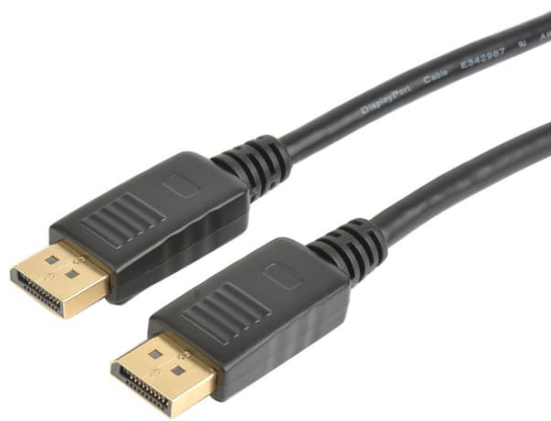

# Prokord Cable Displayport - Displayport 2m Black 2m DisplayPort Male DisplayPort Male

## Header

Manufacturer	Prokord
Packaged Quantity	1

## Cable

Cable Type	DisplayPort cable
Type Left Connector	DisplayPort
Left Connector Gender	Male
Left Connector Qty	1
Type Right Connector	DisplayPort
Right Connector Gender	Male
Right Connector Qty	1
Length	2 m
Compliant Standards	DisplayPort 1.2