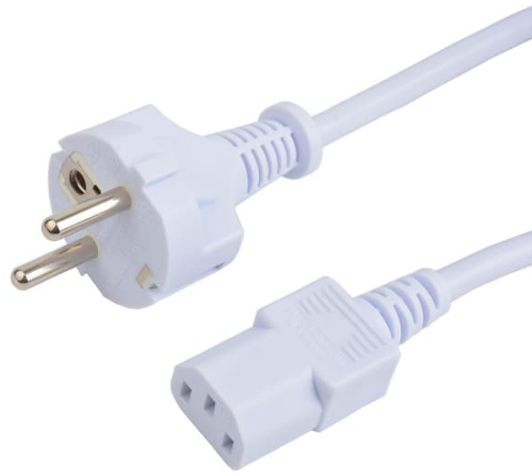

Prokord Power Cord PC Power Output 1m Straight White 1m Power CEE 7/7 Male Power IEC 60320 C13 Male

Header

Manufacturer	Prokord
Packaged Quantity	1
Colour	White

Cable

Cable Type	Power cable
Type Left Connector	Power CEE 7/7
Left Connector Gender	Male
Left Connector Qty	1
Type Right Connector	Power IEC 60320 C13
Right Connector Gender	Male
Right Connector Qty	1
Length	1 m