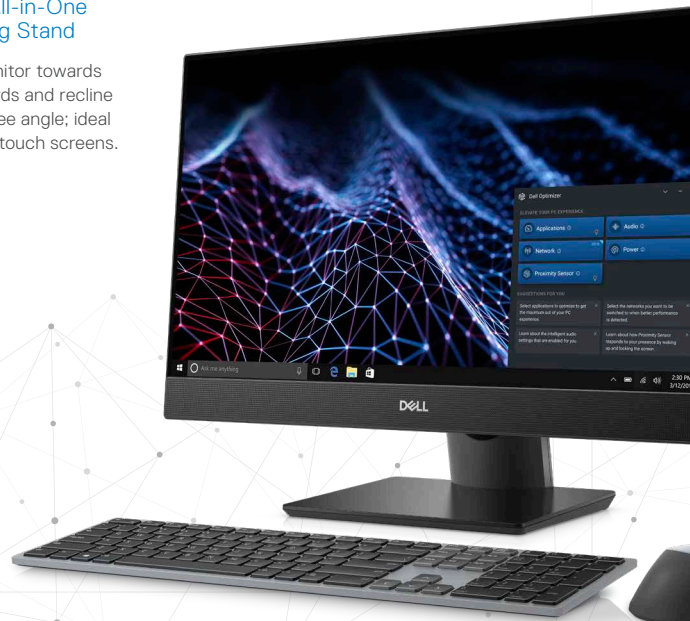

RECOMMENDED ACCESSORIES

DISPLAYS & INPUT DEVICES

Work comfortably with an efficient 23.8" QHD monitor designed with an ultrathin bezel and small footprint.

Multi-task seamlessly across 3 devices with this premium full-size keyboard and sculpted mouse combo featuring programmable shortcuts and 36 months battery life.*

This convenient stylus features a durable rubber tip that won't scratch the screen and allows the user to type accurately and comfortably. It requires no power or software to operate and works instantly right out of the box.

Teams certified wireless headset offering active noise cancellation and smart sensors that automatically mute and unmute your call.

PURPOSE-BUILT STANDS

Raise, tilt, pivot or swivel your All-In-One to enjoy the best view.

In this custom Height Adjustable Stand, a DVD+/-RW drive is integrated into the base for optimal convenience.

Tilt your monitor towards and backwards and recline to a 60 degree angle; ideal for use with touch screens.