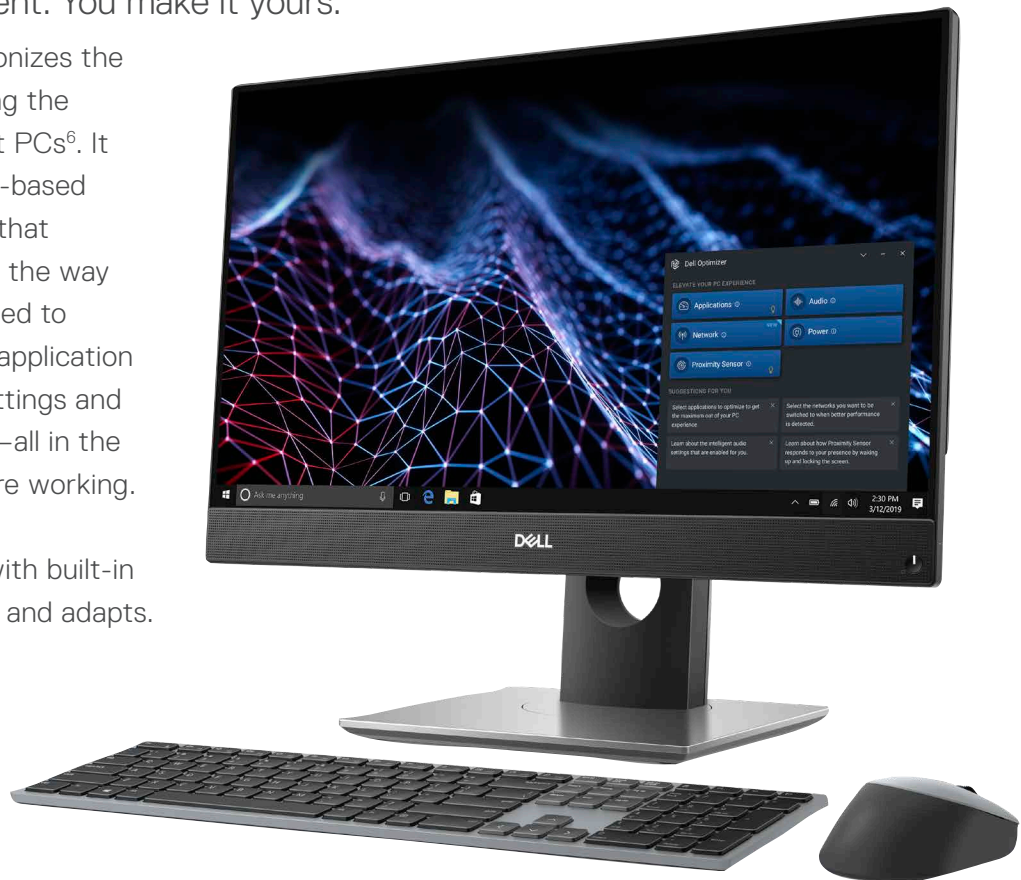

7400 All-in-One

Dell Optimizer

We make it intelligent. You make it yours.

Dell Optimizer revolutionizes the way you work by fueling the world's most intelligent PCs⁶. It is the only business, AI-based optimization software that learns and responds to the way you work and is designed to automatically improve application performance, audio settings and network connectivity—all in the background while you're working.

Accomplish anything with built-in intelligence that learns and adapts.

Improved performance

ExpressResponse⁷ analyzes how you use your preferred apps¹³ to boost performance.

Enhanced audio

Intelligent Audio delivers audio and mic enhancements and reduces background noise using Neural noise cancellation.

Unmatched connectivity

ExpressConnect¹⁴ provides the world's first simultaneous multi-network connection¹⁵ that joins the best network¹⁶ available.

Simplified manageability

Elevate work experience with an easy-to-manage application that provides a seamless experience for both end-users and IT decision-makers.