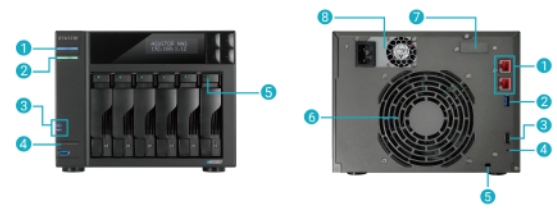

Hardware Specification

* Installation of 10GbE NIC requires removal of M.2 daughterboard.

LOCKERSTOR 6 Gen2 (AS6706T)

Processor	Quad-Core Intel Celeron N5105 2.0 Ghz - 2.9 Ghz turbo
Memory	8 GB DDR4-2933 SO-DIMM - Max. 16 GB
M.2 Support	4x M.2 NVMe slots - Supports M.2 2280
Drive Bays	6x SATA III HDD/SSD - Supports 2½" & 3½" drives
Network	2x 2.5-Gigabit - Supports Wake On WAN
Internal Expansion	1x PCIe slot for 10GbE cards*
External Device Interface	2x USB 3.2 Gen 2x1 (1x Front ; 1x Rear)
Dimensions (HxWxD)	185.5(H)x233(W)x230(D) mm
Weight	4.4 kg/9.7 lb
Power	250W
Operation/Disk Hibernation/Sleep Mode(S3)	48.5W/27.7W/0.81W
Volume Types	Single, JBOD, RAID 0/1/5/6/10, RAID 1/5 + Hot Spare

1. Power LED Indicator	1. 2.5G RJ45 Ports
2. System Status LED Indicator	2. USB 3.2 Gen 2x1 Ports
3. Network LED Indicator	3. HDMI Port
4. USB LED Indicator	4. Reset Button
5. Hard Drive LED Indicator	5. K-Lock
	6. System Fan
	7. PCI Express 3.0 Expansion Slot
	8. Power Supply Unit

Software & Features

Operating System

- ADM 4.1 Onwards
- Supports Online Firmware Updates
- Built-in App Central for Various Apps

Supported OS

- Windows XP, Vista, 7, 8, 10, 11, Server 2003, Server 2008, Server 2012, Server 2016, Server 2019, Server 2022
- macOS 10.6 Onwards
- UNIX, Linux, BSD

Access Control

- Maximum Number of Users: 4096
- Maximum Number of Groups: 512
- Maximum Number of Shared Folders: 512
- Maximum Number of Concurrent Connections: 512
- Supports Windows Active Directory/LDAP

File Explorer

- Web-based File Management
- ISO File Mounting · Share Links
- Task Monitor · Browse Files on Local PC
- Thumbnail Previews
- Data Access via External Optical Drive
- Supports video playback

System Administration

- Log Types:
  - Log, Connection Log, File Access Log
- Real-time Online User Monitor
- Real-time System Monitor
- User Quota
- Virtual Drives (ISO Mounting, Maximum 16)
- UPS Support

Storage Management

- Supports Multiple Volumes with Spare Disks
- Volume Type: Single disk, JBOD, RAID 0, RAID 1, RAID 5, RAID 6, RAID 10
- Support for Online RAID Level Migration
- Support for Online RAID Capacity Expansion

Disk Management

- Scheduled Bad Block Scans
- Scheduled S.M.A.R.T Scans
- Seagate IronWolf Health Management

External Devices

- Supports USB External Storage Devices
- USB Wi-Fi Dongle Support
- Bluetooth Dongle/Speaker Support
- USB Printer Support
- USB DAC/IR Receiver/Keyboard/Mouse Support
- USB CD ROM Drives/DVD ROM Drives/BD-ROM Drives

Energy Control

- Configurable Disk Hibernation and Sleep Mode Wait Time
- Configurable Time Period for Sleep Mode Activation
- Automatic Sleep

Network

- TCP/IP (IPv4 & IPv6)
- Link Aggregation: Supports 802.3ad and Six Other Modes for Load Balancing and/or Network Failover
- Jumbo Frame (MTU)
- VLAN
- SMB Multichannel
- EZ Connect
- Wireless Network
- DDNS/EZ-Router
- Supports Wake-on-LAN (WOL)
- Supports Wake-on-WAN (WOW)

Network Protocols

- CIFS/SMB, SMB 2.0/3.0, AFP, NFS, FTP (Unicode Supported), TFTP, WebDAV, Rsync, SSH, SFTP, iSCSI/IP-SAN, HTTP, HTTPS, Proxy, SNMP, Syslog

Security

- AES 256-Bit Encryption
- Firewall: Prevent Unauthorized Access
- Alert Notifications: E-mail, SMS
- Encrypted Connections: HTTPS, FTP over SSL/TLS, SSH, SFTP, Rsync over SSH
- Built-in Hardware Encryption Engine: : AS63/64/Drivestor/ Drivestor Pro/Nimbustor/ Lockerstor (G1-G2)/Lockerstor Pro series

Dr. ASUSTOR

- Security advice and health records

Backup Solutions

- Rsync (Remote Sync) Backup
- Cloud Backup · FTP Backup
- External Backup · One Touch Backup
- EZ Sync

EZ Sync Manager