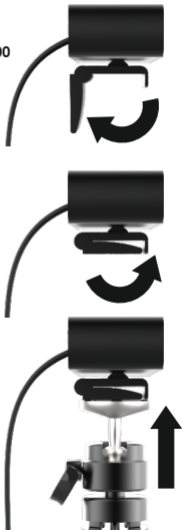

SETUP GUIDE
VX-CAM900

VX-CAM900

MAIN INTERFACES & FEATURES

1. QHD 1440P Optical Lens
2. Online Status LED
3. AI Face Tracking Switch
4. Omni Directional Mic
5. Speaker Grille
6. Flexible Clip/Base
7. Metal Tripod Mount
8. USB Cable

(c) on any tripod

ON A COMPUTER MONITOR

As Illustrated On The Right, Open Up VX-CAM900's flexible arm and hang on the top of your TV/monitor.

ON YOUR DESKTOP

As illustrated on the right, close up VX-CAM900's flexible arm and sit it on your desktop.

ON ANY TRIPOD

VX-CAM900 comes with an industry standard tripod mount fitting most tripods in the market. Close up VX-CAM900's flexible arm and tighten tripod screw to the mount.

VX-CAM900

AUDIO/VIDEO CONFERENCE MACHINE