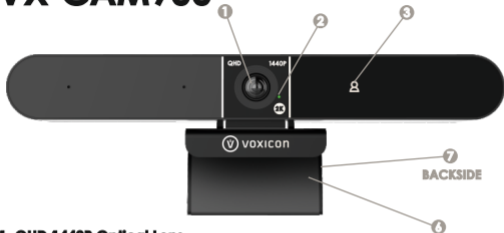

SETUP GUIDE
VX-CAM900

VX-CAM900

MAIN INTERFACES & FEATURES

1. QHD 1440P Optical Lens
2. Online Status LED
3. AI Face Tracking Switch
4. Omni Directional Mic
5. Speaker Grille
6. Flexible Clip/Base
7. Metal Tripod Mount
8. USB Cable

VX-CAM900

SETTING UP YOUR WEBCAM

DECIDING WHERE TO PLACE YOUR WEBCAM

Depending on the computer setup, VX-CAM900

Can be setup to place/receive video calls

(a) on a computer/tv monitor

(b) on the conference room table

(c) on any tripod

ON A COMPUTER MONITOR

As Illustrated On The Right, Open Up VX-CAM900's flexible arm and hang on the top of your TV/monitor.

ON YOUR DESKTOP

As illustrated on the right, close up VX-CAM900's flexible arm and sit it on your desktop.

ON ANY TRIPOD

VX-CAM900 comes with an industry standard tripod mount fitting most tripods in the market. Close up VX-CAM900's flexible arm and tighten tripod screw to the mount.

VX-CAM900

AUDIO/VIDEO CONFERENCE MACHINE