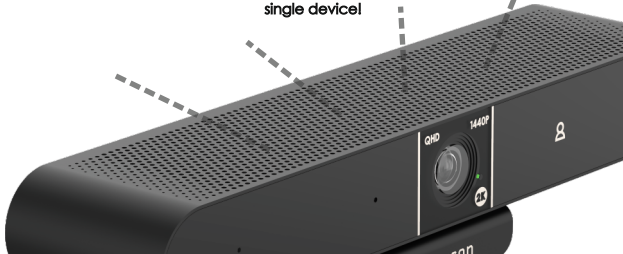

(c) on any tripod

ON A COMPUTER MONITOR

As Illustrated On The Right, Open Up VX-CAM900's flexible arm and hang on the top of your TV/monitor.

ON YOUR DESKTOP

As illustrated on the right, close up VX-CAM900's flexible arm and sit it on your desktop.

ON ANY TRIPOD

VX-CAM900 comes with an industry standard tripod mount fitting most tripods in the market. Close up VX-CAM900's flexible arm and tighten tripod screw to the mount.

VX-CAM900

AUDIO/VIDEO CONFERENCE MACHINE

Connect VX-CAM900 to any USB-A port of your computer,
Select VX-CAM900 if prompted by software or os.

VX-CAM900 is not just a webcam, it is also a speakerphone.

Select VX-CAM900 for both your speaker device
and microphone device driver under Windows/Mac OS
or specifically within your conferencing software such
as Skype, Teams or Zoom.

Enjoy audio and video conference using one
single device!

VX-CAM900

AI FACE-TRACKING

VX-CAM900 is the first in the market to bring AI face-tracking to desktop video conferencing, using Digital Pan-Tilt Technology.