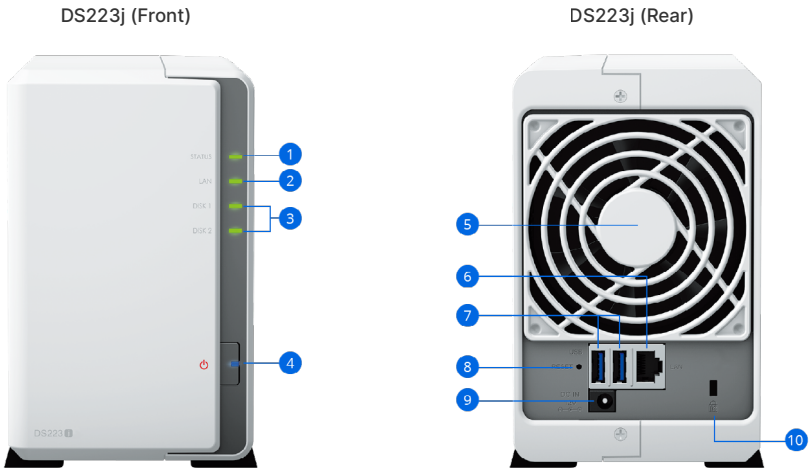

# Hardware Overview

1	Status Indicator	2	LAN Indicator	3	Drive Status Indicators	4	Power Button and Indicator
5	Fan	6	1GbE RJ-45 Port	7	USB 3.2 Gen 1 Ports	8	Reset Button
9	Power Port	10	Kensington Security Slot				